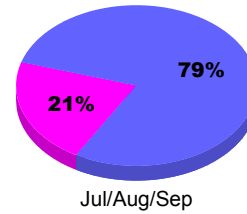

YTD Status Quo Clubs 2011-2012

Status Quo Clubs Compared to Status Quo Members

Legend: Status Quo Clubs (Cyan), Total Status Quo Members (Green)

MEMBERSHIP

Membership Results
2011-2012

Membership
2010-2011

Month	Net Memb Goal	Actual New Memb	Actual Dropped Memb	Gain/Loss of Memb	Gain/Loss of Memb
Jul/Aug/Sep		26	-38	-12	-11
Totals		26	-38	-12	-11

Membership Results 2011-2012

Goal, New, Dropped, Gain/Loss

Legend: Goal (Cyan), Actual (Green), Dropped (Yellow), Gain Loss (Magenta)

Comparison of Membership Gain/Loss

Current Year Compared to the Previous Year

Legend: Current Year (Cyan), Previous Year (Green)

Gender Comparison 2011-2012

Jul/Aug/Sep

Legend: Male (Blue), Female (Magenta)